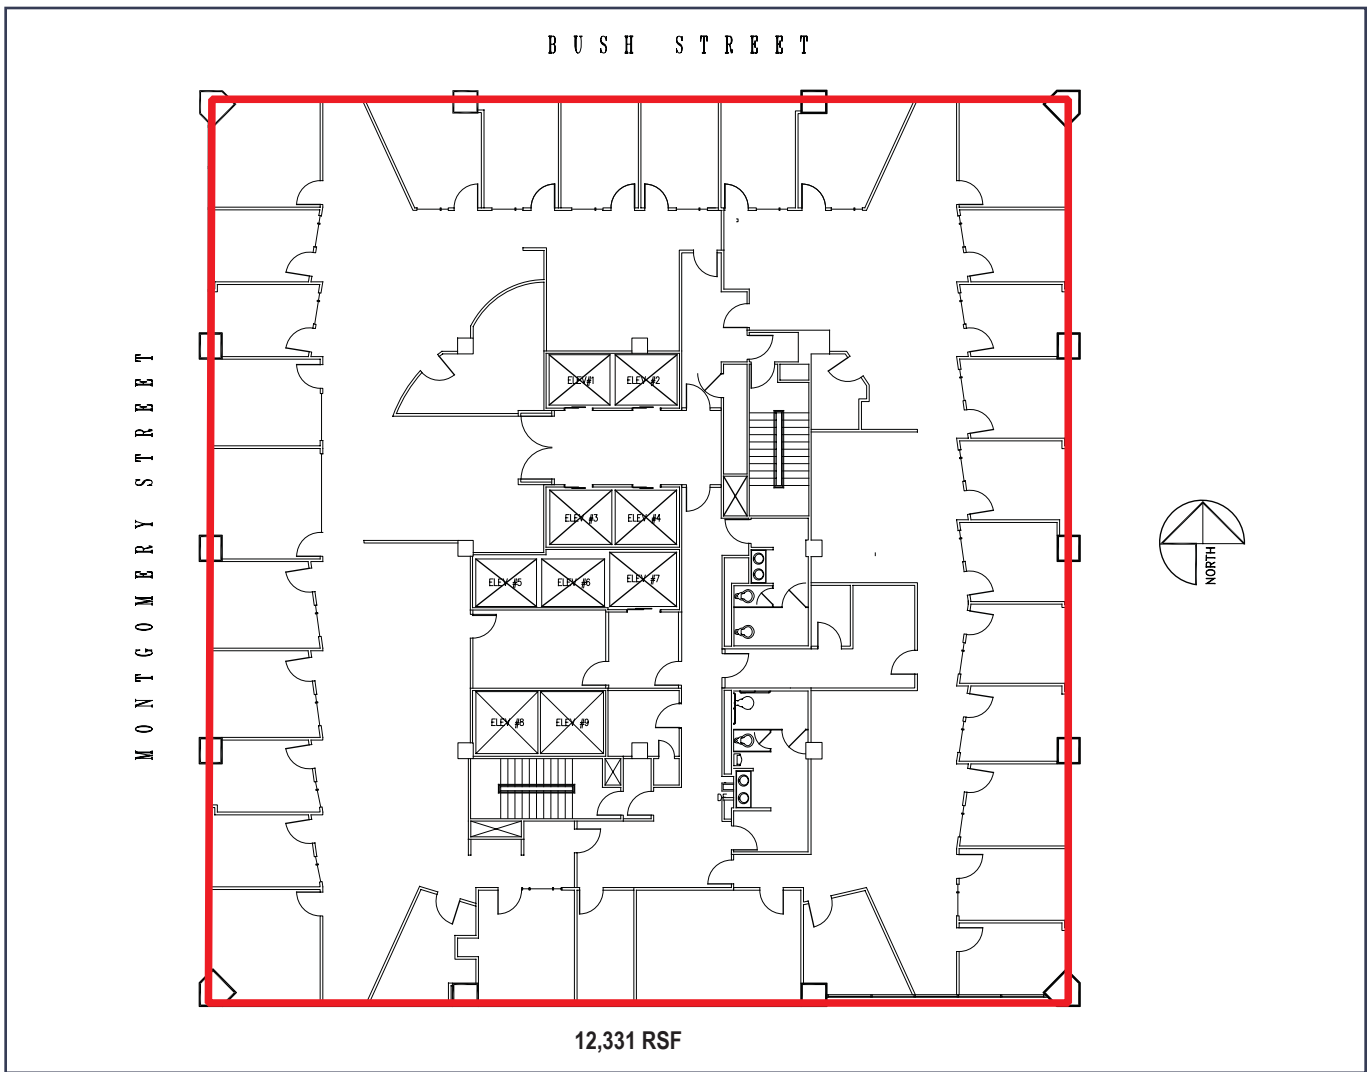

# 6TH FLOOR, SUITE 600 & SUITE 650

FULL FLOOR – 12,331 RSF

(DIVISIBLE TO 8,000 RSF)

26 PRIVATE OFFICES

2 CONFERENCE ROOMS

KITCHEN, SERVER & OPEN SPACE

NOT TO SCALE

FOR FURTHER INFORMATION OR TO SCHEDULE AT TOUR, PLEASE CONTACT: